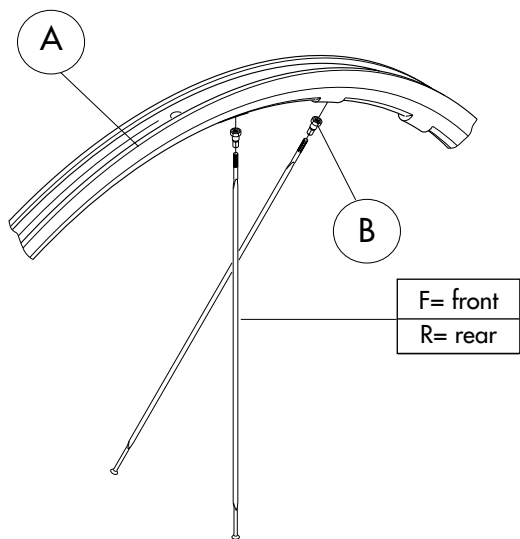

RACING 1

FRONT HUB/MOZZO ANTERIORE/MOYEU AVANT

RACING 1

REAR HUB/MOZZO POSTERIORE/MOYEU ARRIERE

RACING 3

RIMS & SPOKES/CERCHI E RAGGI/JANTES ET RAYONS

COMPLETE WHEELS	A	Compl. KIT	MINI-KIT
FRONT			
R3-5CFB	R3F-CRB	R3F-SKB (16F+16B)	R3-MKB (2F+2R right +2R left+6B)
REAR			
R3-5CRBC R3-5CRBS	R3R-CRB	R3R-SKB (14 R right + 7 R left + 21 B)	
COMPLETE WHEELS	F + B	R right + B	R left + B
R3-5CFB	L. 281 mm R3F-SB10 (10 pcs.)		
R3-5CRBC R3-5CRBS		L. 284 mm R3R-SBR10 (10 pcs.)	L. 282 mm R3R-SBL10 (10 pcs.)