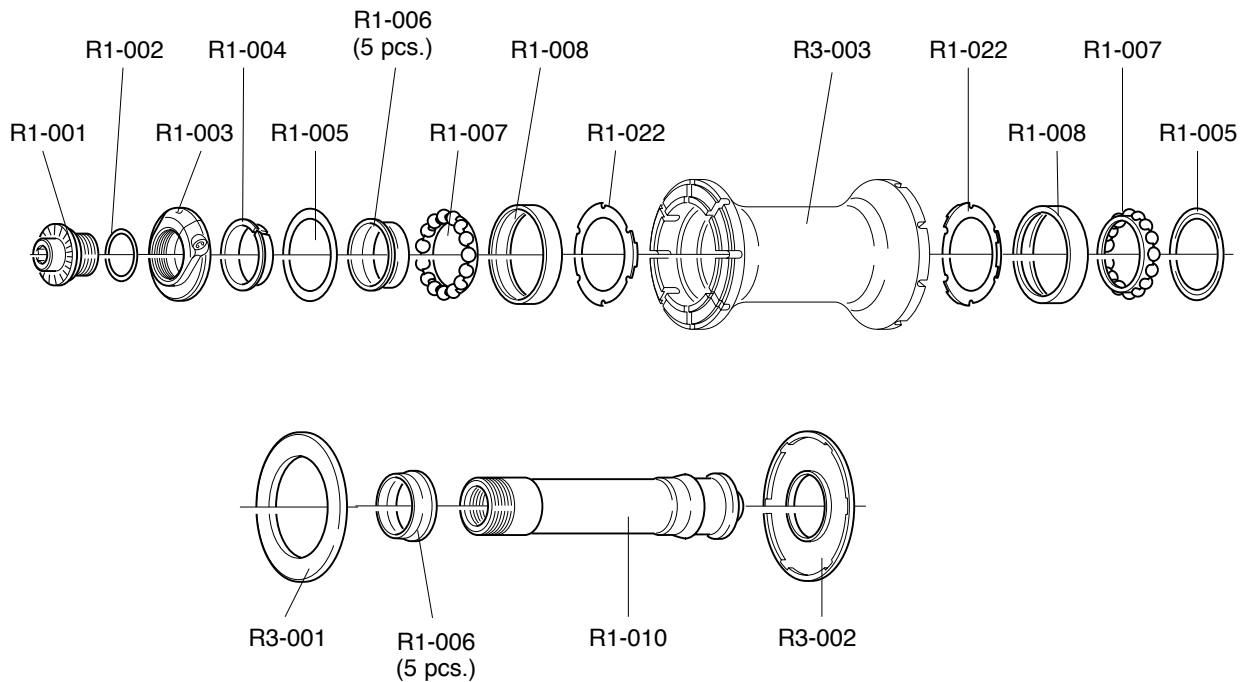

RACING 3

FRONT HUB/MOZZO ANTERIORE/MOYEU AVANT