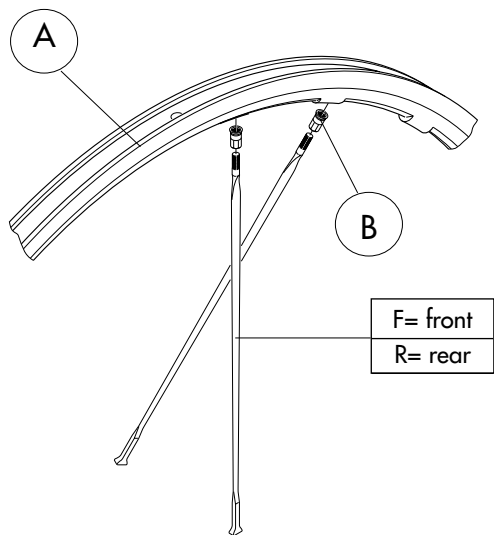

COMPLETE WHEELS	A	Compl. KIT
FRONT		
R1-5TFB BLACK	R1F-TRB	R1F-SKB (16F)
REAR		
R1-5TRBC R1-5TRBS10 BLACK	R1R-TRB	R1R-SKB (21R)

COMPLETE WHEELS	F	R	B
R1-5TFB BLACK	L. 281 mm R1F-SB (1F+1B)		R1-N10 (10 pcs.)
R1-5TRBC R1-5TRBS10 BLACK		L. 284 mm R1R-SB (1R+1B)